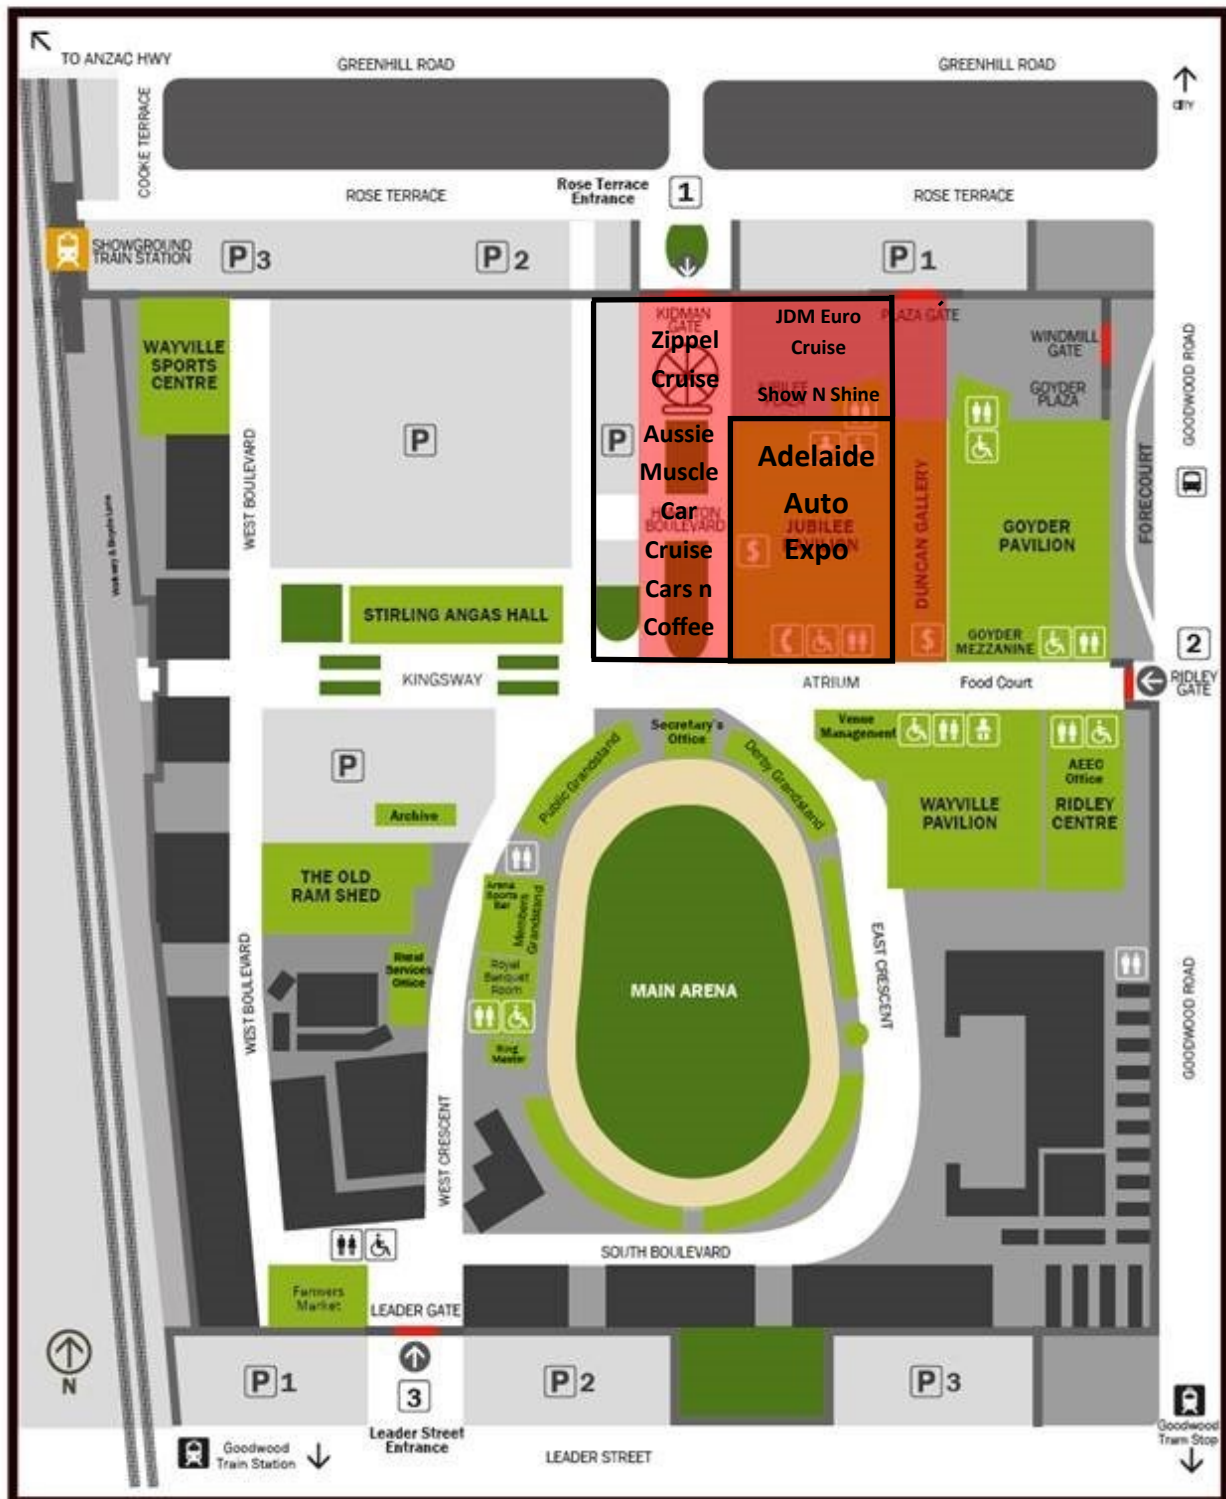

2026 Adelaide Auto Expo

November 13th & 14th

Symbol Key

- | | | | |
|--|-----------------------|--|--------------------------|
| | Toilets | | Car Park |
| | Disabled Toilets | | ATM |
| | Telephone (Cash Only) | | Baby Change |
| | Bus Stop | | Showground Train Station |