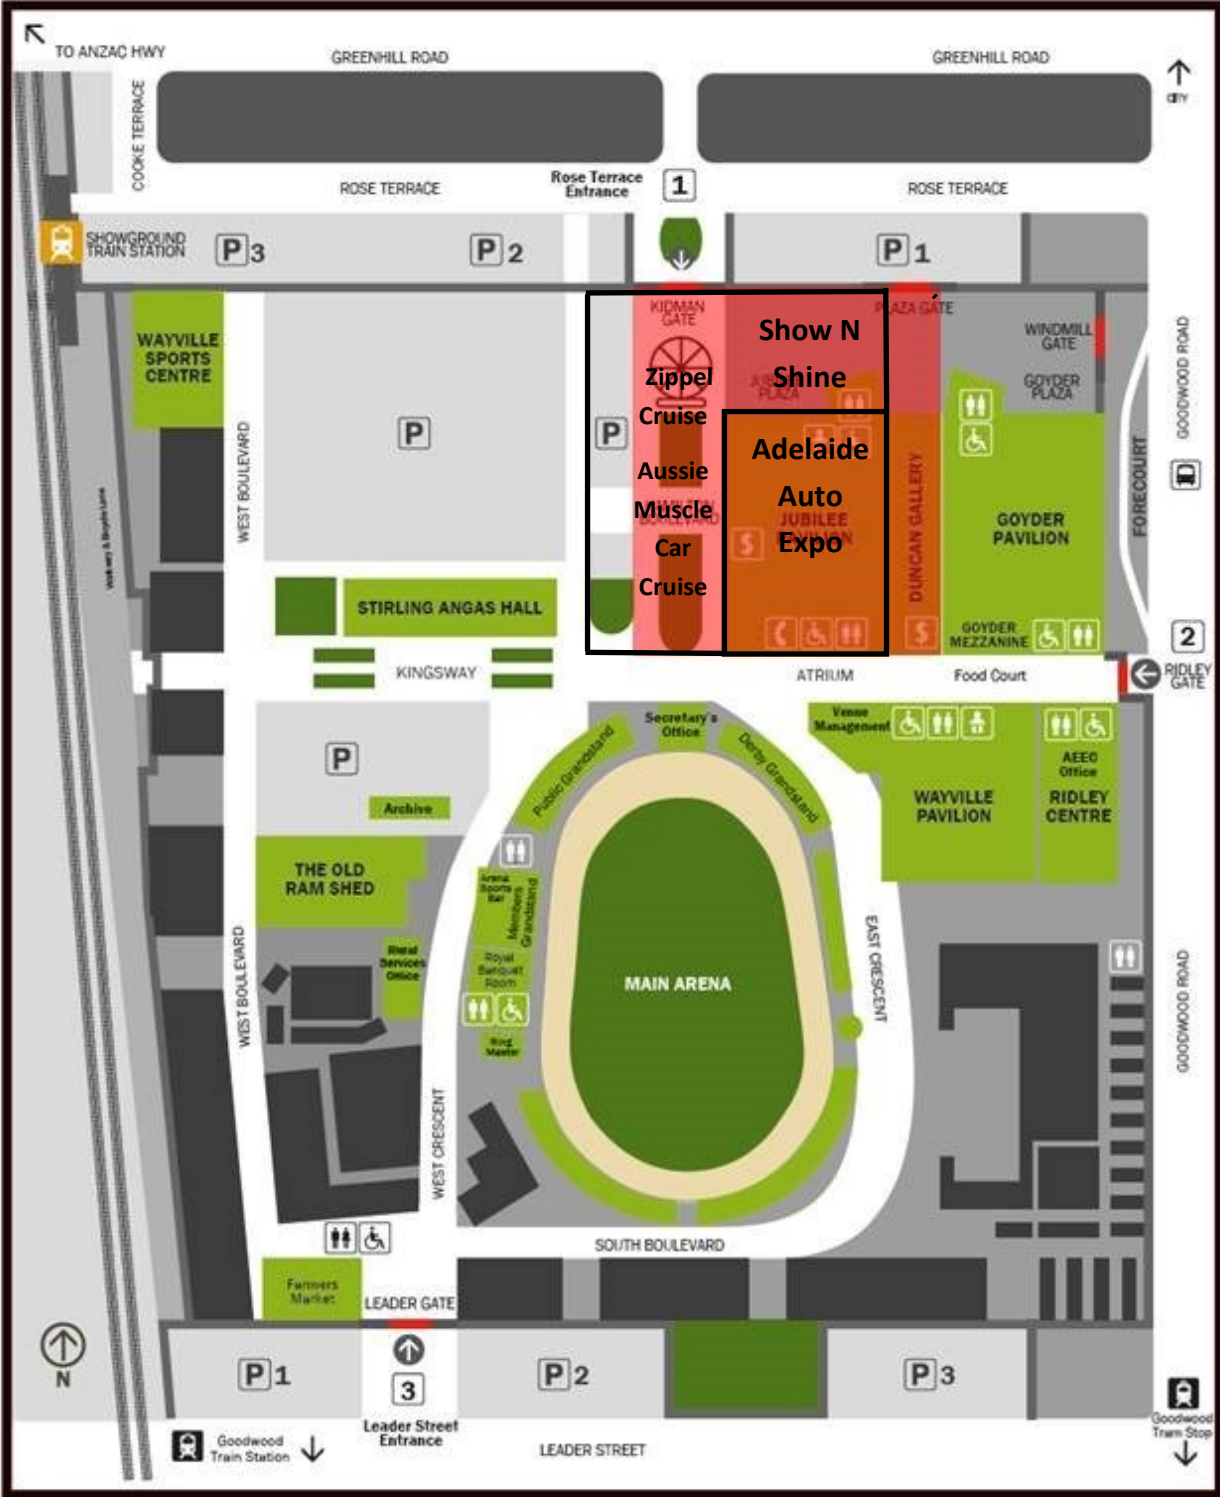

2025 Adelaide Auto Expo

November 14th & 15th

Symbol Key

- Toilets
- Disabled Toilets
- Telephone (Cash Only)
- Bus Stop
- Car Park
- ATM
- Baby Change
- Showground Train Station