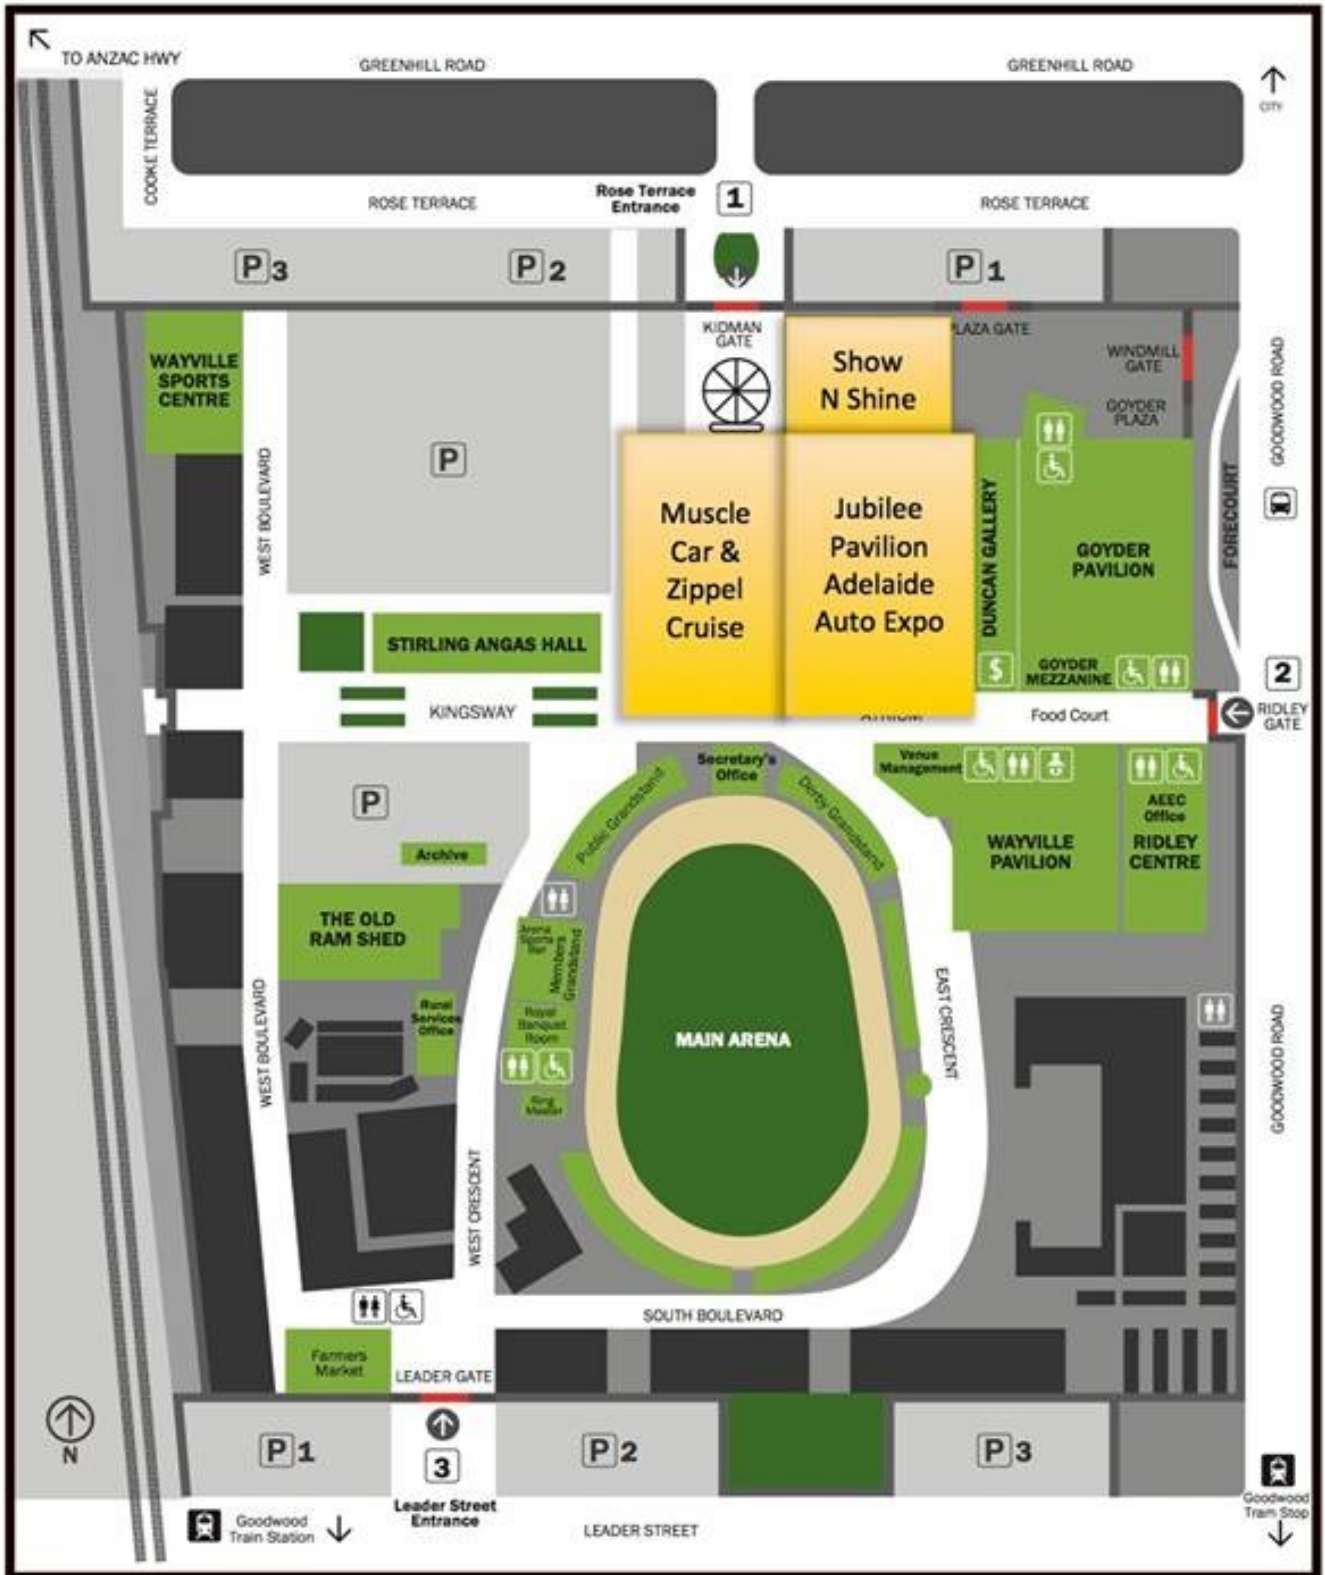

Map of Adelaide Showgrounds—Adelaide Auto Expo November 10th & 11th 2017

Symbol Key

- | | | | |
|--|-----------------------|--|-------------|
| | Toilets | | Car Park |
| | Disabled Toilets | | ATM |
| | Telephone (Cash Only) | | Baby Change |
| | Bus Stop | | |