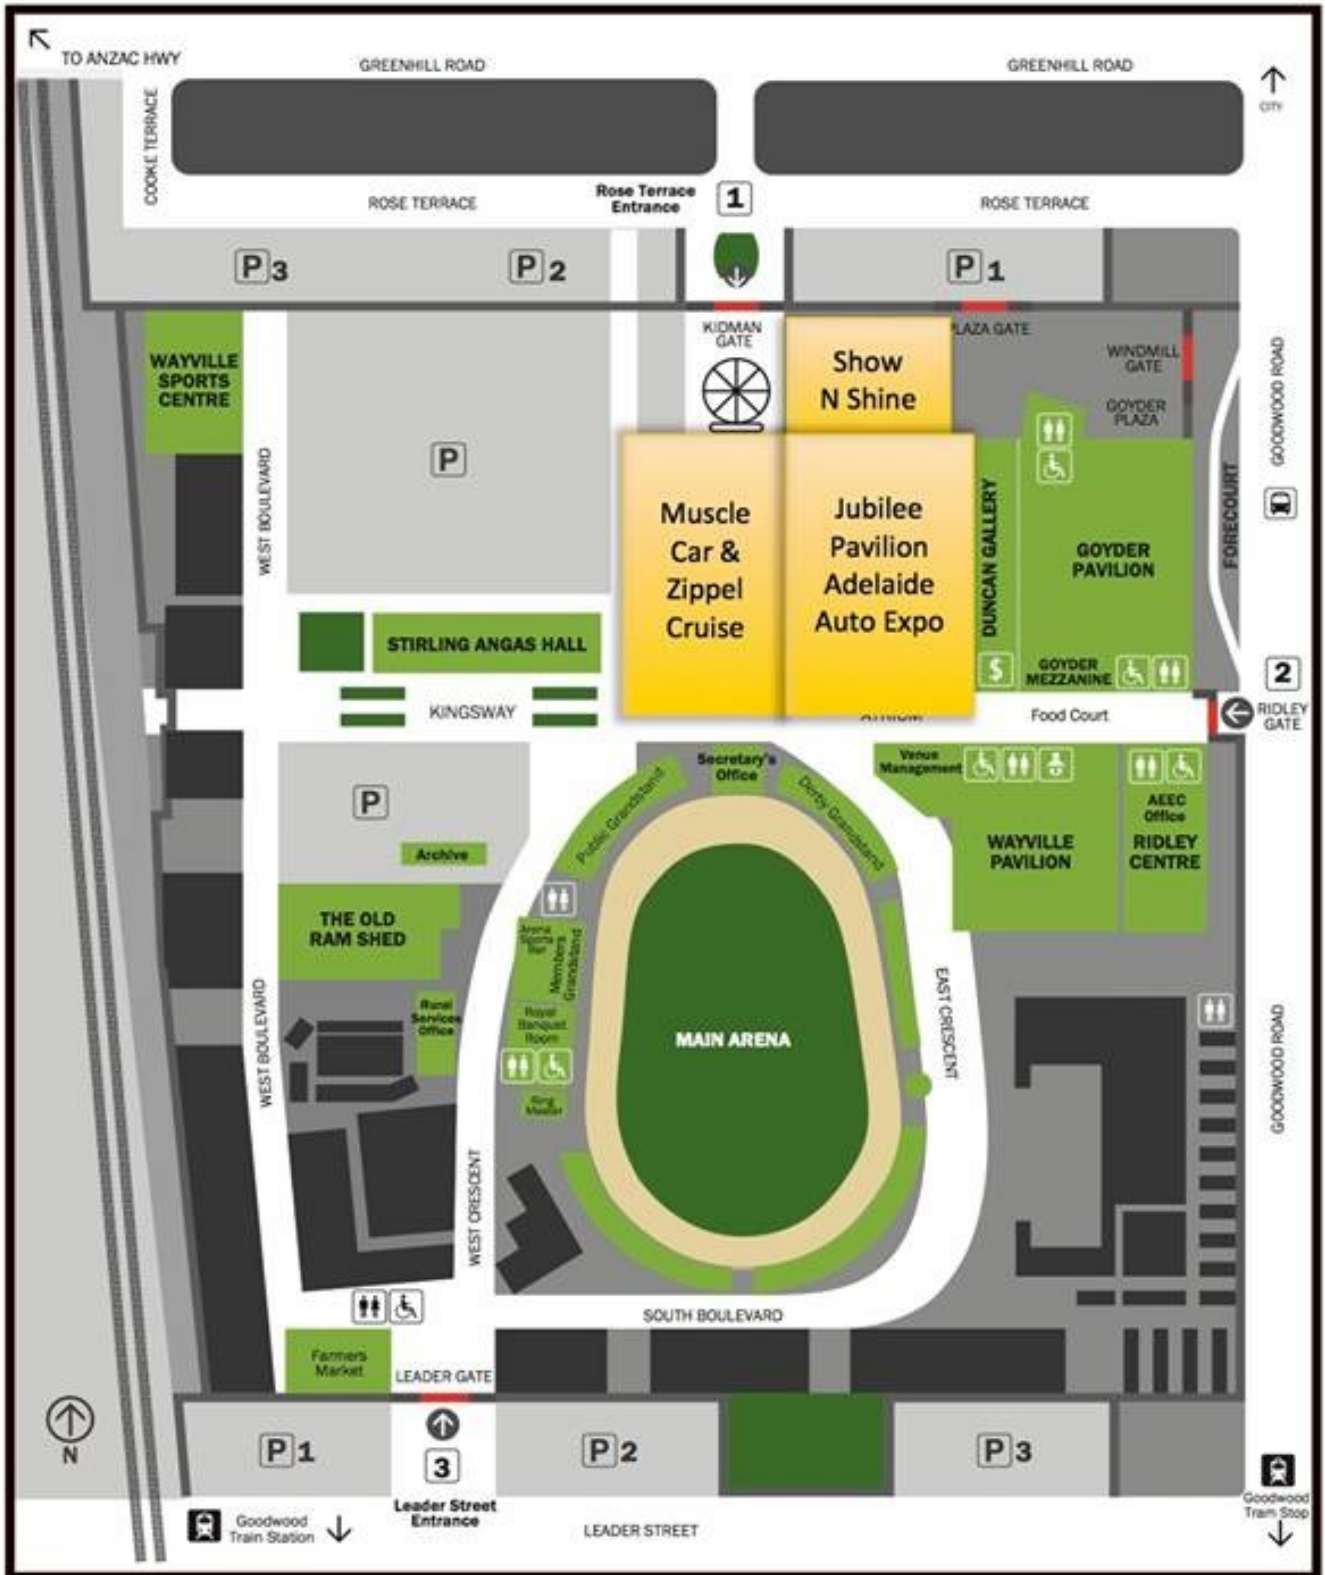

# Map of Adelaide Showgrounds—Adelaide Auto Expo November 16th & 17th 2018

## Symbol Key

- |  |                       |  |             |
|--|-----------------------|--|-------------|
|  | Toilets               |  | Car Park    |
|  | Disabled Toilets      |  | ATM         |
|  | Telephone (Cash Only) |  | Baby Change |
|  | Bus Stop              |  |             |